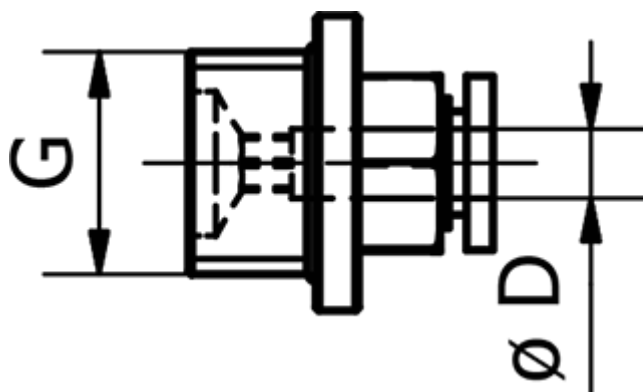

Data Sheet

Article number: 58EPC604

Description: Fitting EPC604 Lige
Straight male, 1/2" tube diameter 6

Measures

D = 6
Thread = 1/2"